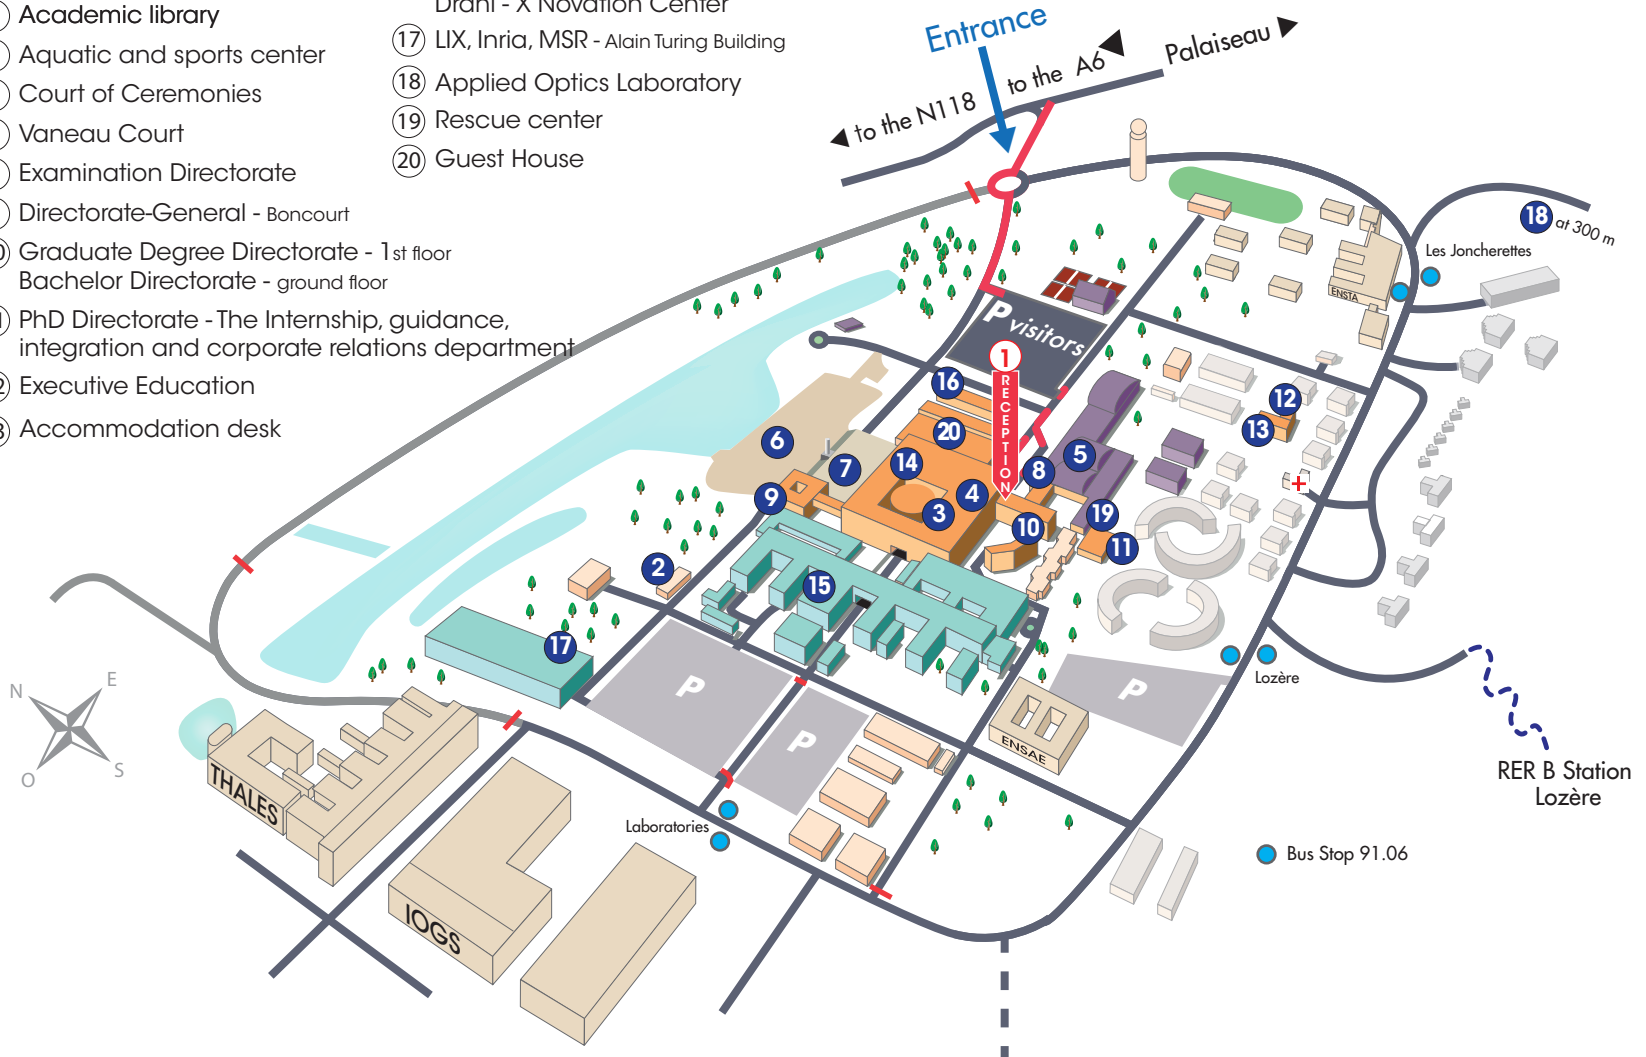

**1 Reception**

2 Reception Deliveries

3 Lecture halls

4 Academic library

5 Aquatic and sports center

6 Court of Ceremonies

7 Vaneau Court

8 Examination Directorate

9 Directorate-General - Boncourt

10 Graduate Degree Directorate - 1st floor  
Bachelor Directorate - ground floor

11 PhD Directorate - The Internship, guidance,  
integration and corporate relations department

12 Executive Education

13 Accommodation desk

14 Main Hall

15 Laboratories / Departments

16 LA FIBRE ENTREPRENEUR  
Drahi - X Novation Center

17 LIX, Inria, MSR - Alain Turing Building

18 Applied Optics Laboratory

19 Rescue center

20 Guest House

● Bus Stop 91.06

--- RER B Station Lozère